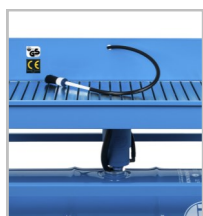

Product information

Article-Nr.: 2120003

IBS-Parts Cleaning Device Type M

Device in workbench height with a large work surface

Function:

By pressing the foot switch the self sucking IBS-special pump moves the cleaner from the barrel through the pipe to the brush.

Type M | Technical data

Overall dimensions:	1145 x 670 x 1050 mm
Work surface (inside):	1135 x 660 mm
Work height:	870 mm
Load capacity:	250 kg
Tank capacity:	200 Liters Fass
Power connection:	230 V, 50 Hz